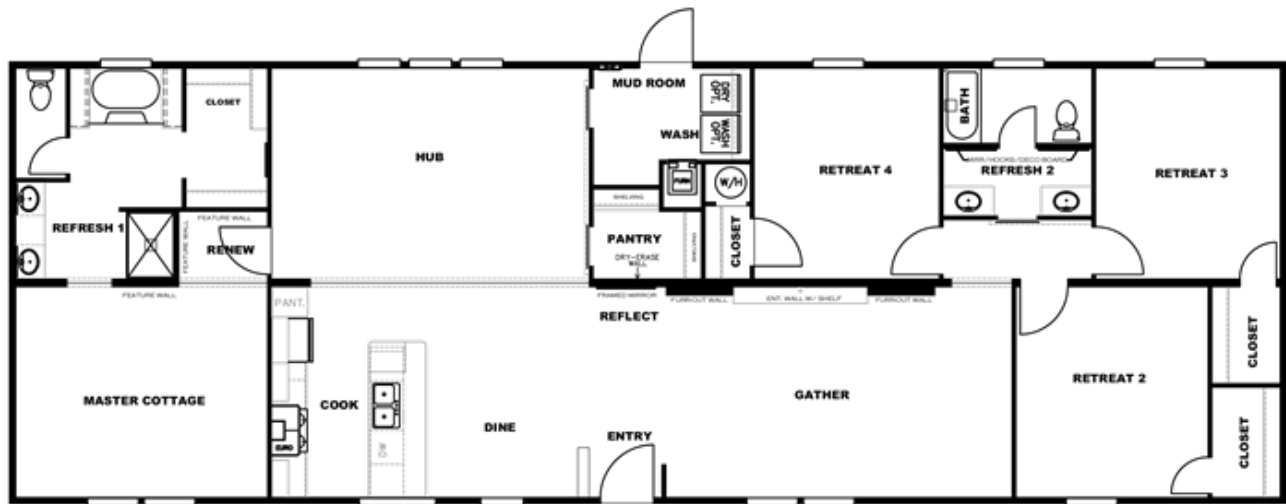

# THE BREEZE II 11M025

**THE BREEZE II 11M025** Floor plan number: CBG049191NCAB

**4 beds • 2 baths • 2128 sq.ft. • 28' width • 76' depth**

Our home building facilities invest in continuous product and process improvements. Plans, dimensions, features, materials, specifications and availability are subject to change without notice or obligation. Renderings and floor plans are representative likenesses of our homes and may differ from the actual homes. We invite you to tour a Home Center near you and inspect the highest value in quality housing available or call (252) 537-5198 to speak with a Home Consultant. Copyright 2017, CMH. All rights reserved.