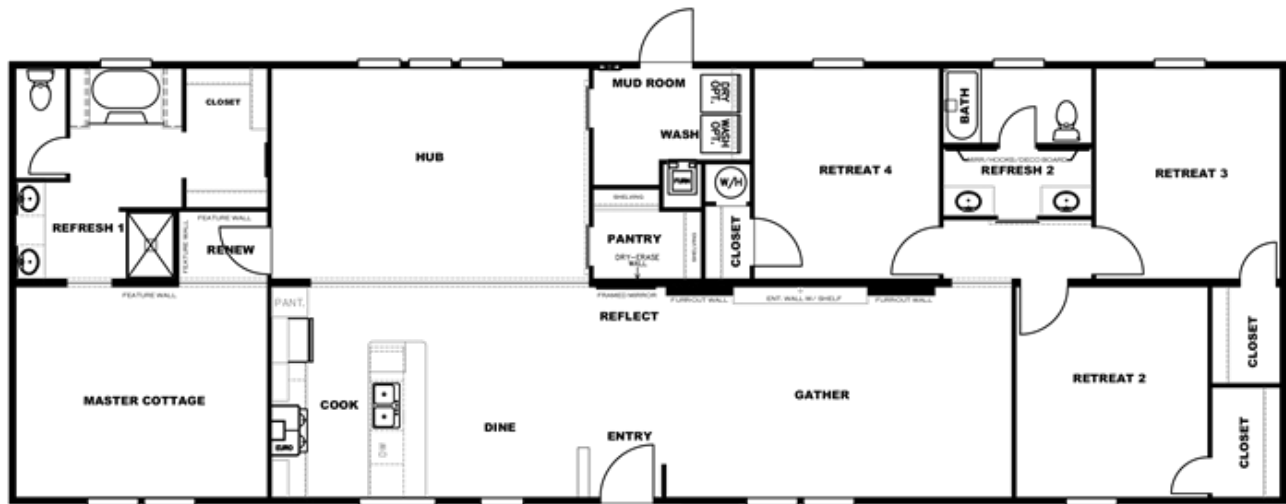

# THE BREEZE II

**THE BREEZE II** Floor plan number: CBG050801NCAB  
3 beds • 2 baths • 2128 sq.ft. • 28' width • 76' depth

Our home building facilities invest in continuous product and process improvements. Plans, dimensions, features, materials, specifications and availability are subject to change without notice or obligation. Renderings and floor plans are representative likenesses of our homes and may differ from the actual homes. We invite you to tour a Home Center near you and inspect the highest value in quality housing available or call (252) 537-5198 to speak with a Home Consultant. Copyright 2017, CMH. All rights reserved.