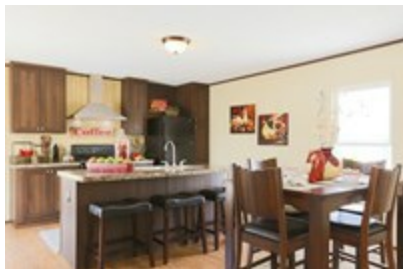

THE BREEZE 11S044

THE BREEZE 11S044

Model number: 76SSP16723AH

3 beds • 2 baths • 1152 sq.ft. • 16' width • 72' depth

Our home building facilities invest in continuous product and process improvements. Plans, dimensions, features, materials, specifications and availability are subject to change without notice or obligation. Renderings and floor plans are representative likenesses of our homes and may differ from the actual homes. We invite you to tour a Home Center near you and inspect the highest value in quality housing available or call (252) 537-5198 to speak with a Home Consultant. Copyright 2017, CMH. All rights reserved.