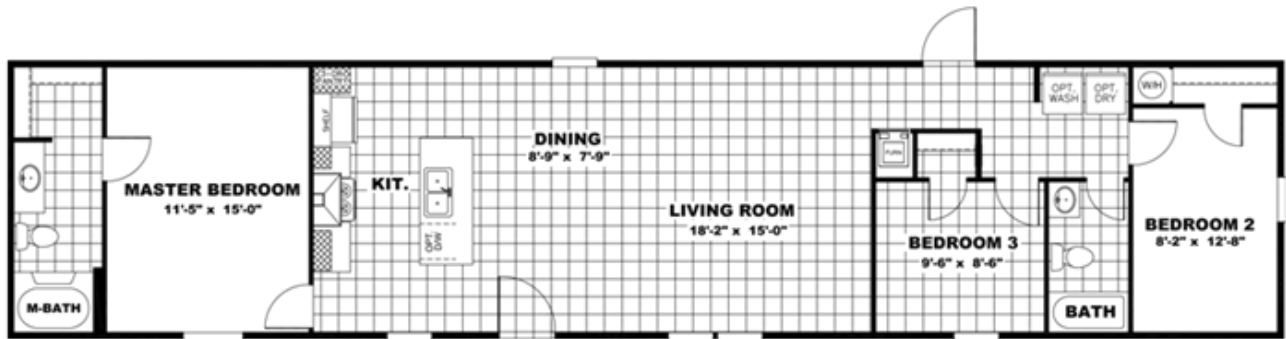

THE BREEZE 11S044

THE BREEZE 11S044

Model number: 76SSP16723AH

3 beds • 2 baths • 1152 sq.ft. • 16' width • 72' depth

Our home building facilities invest in continuous product and process improvements. Plans, dimensions, features, materials, specifications and availability are subject to change without notice or obligation. Renderings and floor plans are representative likenesses of our homes and may differ from the actual homes. We invite you to tour a Home Center near you and inspect the highest value in quality housing available or call (252) 537-5198 to speak with a Home Consultant. Copyright 2017, CMH. All rights reserved.