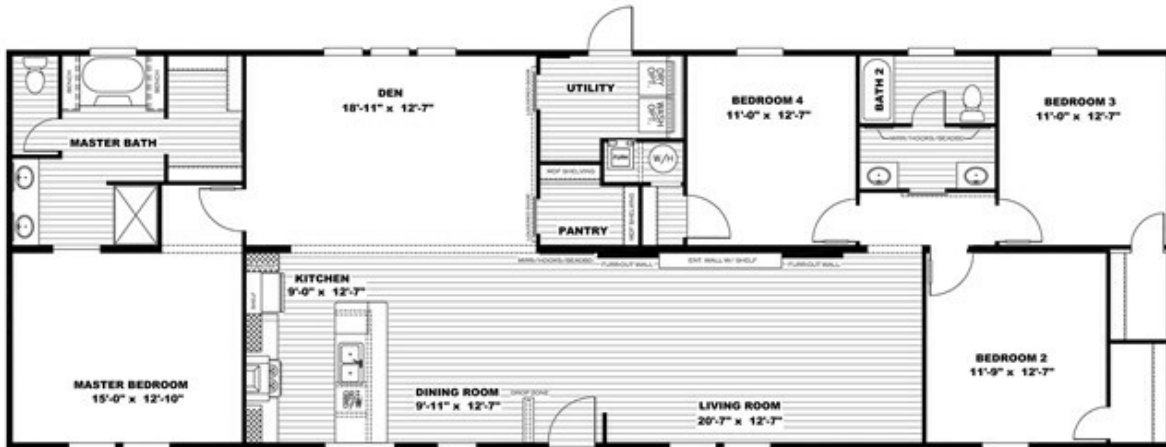

# THE BREEZE II

# THE BREEZE II Model number: 76SSP28764AH18

4 beds • 2 baths • 2128 sq.ft. • 28' width • 76' depth

Our home building facilities invest in continuous product and process improvements. Plans, dimensions, features, materials, specifications and availability are subject to change without notice or obligation. Renderings and floor plans are representative likenesses of our homes and may differ from the actual homes. We invite you to tour a Home Center near you and inspect the highest value in quality housing available or call (252) 537-5198 to speak with a Home Consultant. Copyright 2017, CMH. All rights reserved.