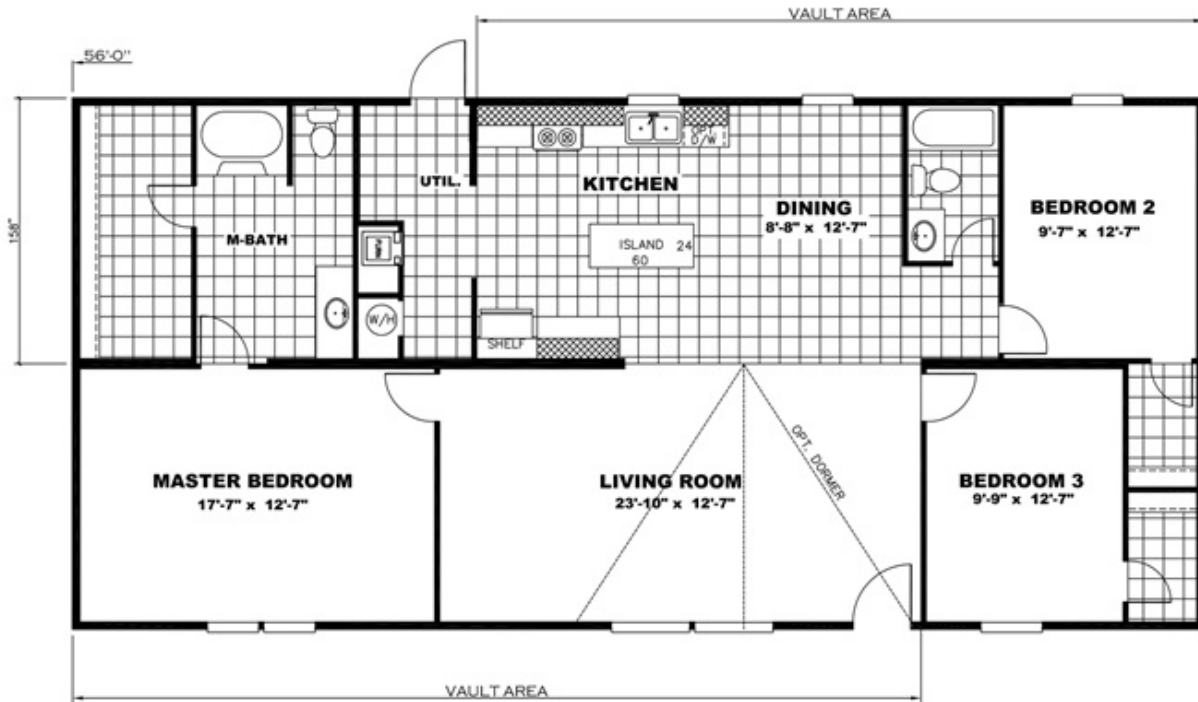

THRILL Model number: 21TRU28563RH

3 beds • 2 baths • 1568 sq.ft. • 28' width • 56' depth

Our home building facilities invest in continuous product and process improvements. Plans, dimensions, features, materials, specifications and availability are subject to change without notice or obligation. Renderings and floor plans are representative likenesses of our homes and may differ from the actual homes. We invite you to tour a Home Center near you and inspect the highest value in quality housing available or call (252) 537-5198 to speak with a Home Consultant. Copyright 2017, CMH. All rights reserved.