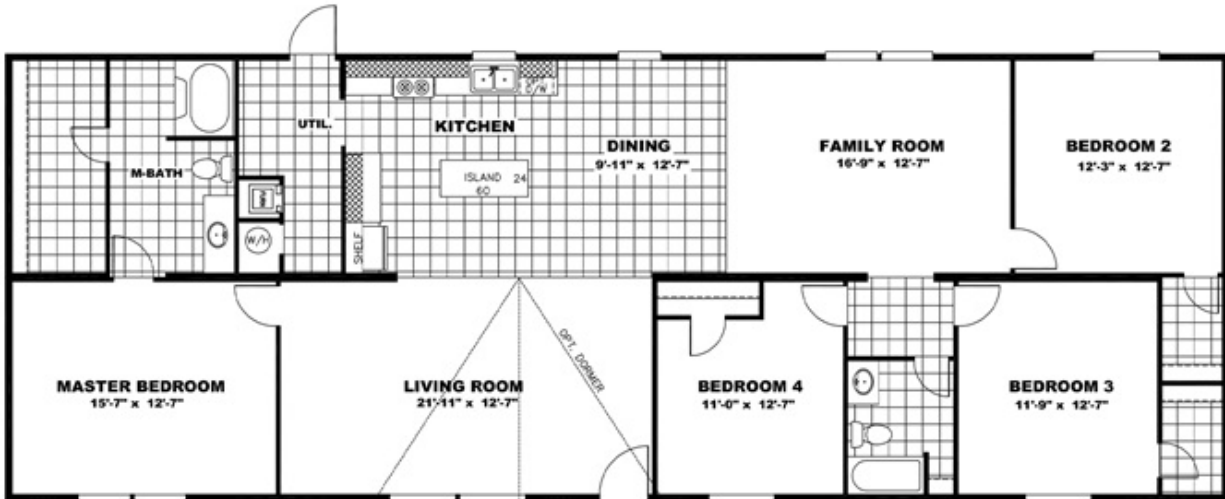

WONDER Model number: 36TRU28724RH18

4 beds • 2 baths • 2016 sq.ft. • 28' width • 72' depth

Our home building facilities invest in continuous product and process improvements. Plans, dimensions, features, materials, specifications and availability are subject to change without notice or obligation. Renderings and floor plans are representative likenesses of our homes and may differ from the actual homes. We invite you to tour a Home Center near you and inspect the highest value in quality housing available or call (252) 537-5198 to speak with a Home Consultant. Copyright 2017, CMH. All rights reserved.