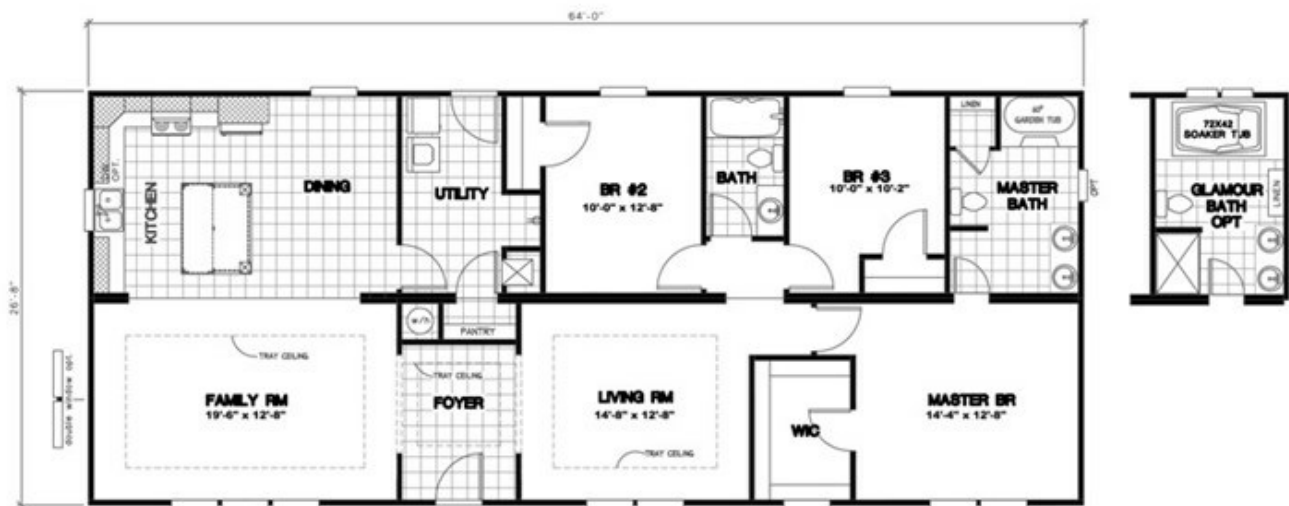

**Sweet Dreams** Floor plan number: RIC247354NCABM

**3 beds • 2 baths • 2016 sq.ft. • 28' width • 72' depth**

Our home building facilities invest in continuous product and process improvements. Plans, dimensions, features, materials, specifications and availability are subject to change without notice or obligation. Renderings and floor plans are representative likenesses of our homes and may differ from the actual homes. We invite you to tour a Home Center near you and inspect the highest value in quality housing available or call (252) 537-5198 to speak with a Home Consultant. Copyright 2017, CMH. All rights reserved.