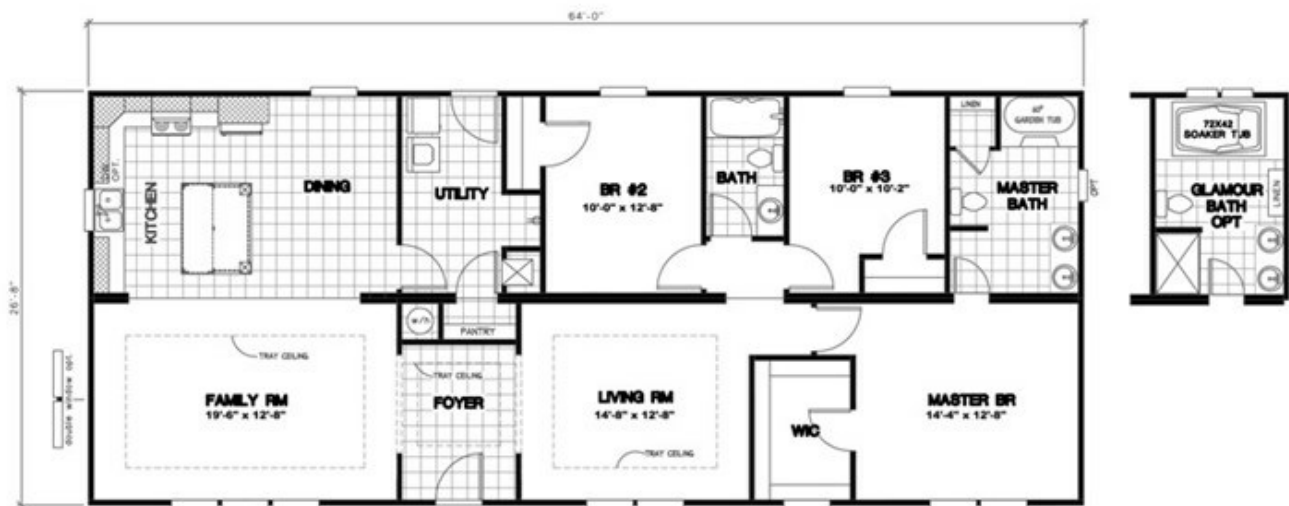

Sweet Dreams Floor plan number: RIC247354NCABM

3 beds • 2 baths • 2016 sq.ft. • 28' width • 72' depth

Our home building facilities invest in continuous product and process improvements. Plans, dimensions, features, materials, specifications and availability are subject to change without notice or obligation. Renderings and floor plans are representative likenesses of our homes and may differ from the actual homes. We invite you to tour a Home Center near you and inspect the highest value in quality housing available or call (252) 537-5198 to speak with a Home Consultant. Copyright 2017, CMH. All rights reserved.