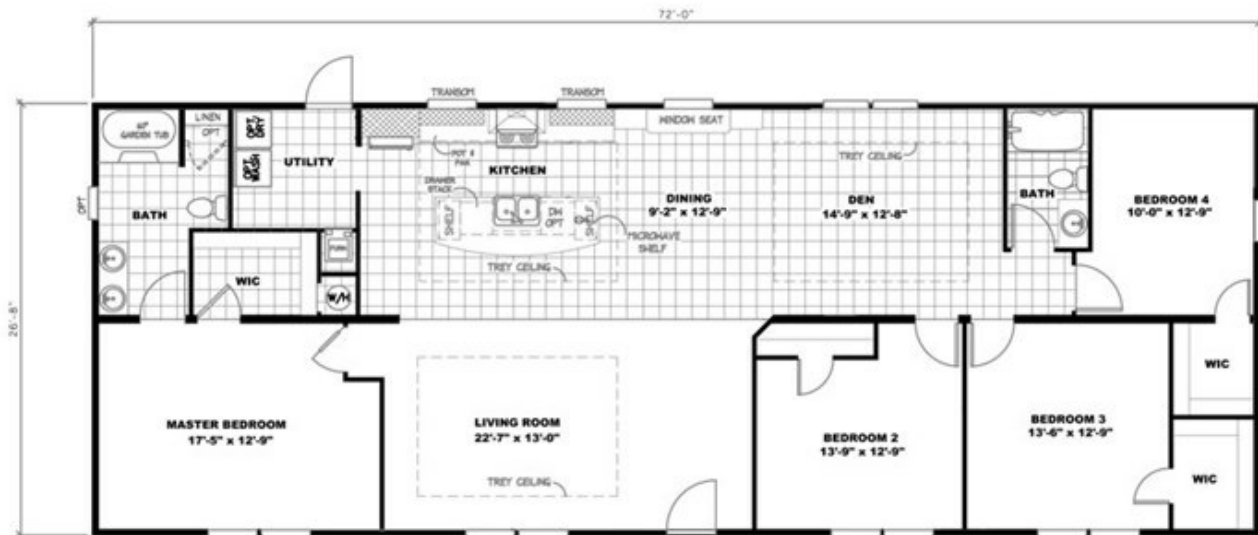

5592 72X28 SWEET CAROLINE 1MOD

5592 72X28 SWEET CAROLINE 1MOD

Floor plan number: RIC249142NCABM

4 beds • 2 baths • 2016 sq.ft. • 28' width • 72' depth

Our home building facilities invest in continuous product and process improvements. Plans, dimensions, features, materials, specifications and availability are subject to change without notice or obligation. Renderings and floor plans are representative likenesses of our homes and may differ from the actual homes. We invite you to tour a Home Center near you and inspect the highest value in quality housing available or call (252) 537-5198 to speak with a Home Consultant. Copyright 2017, CMH. All rights reserved.