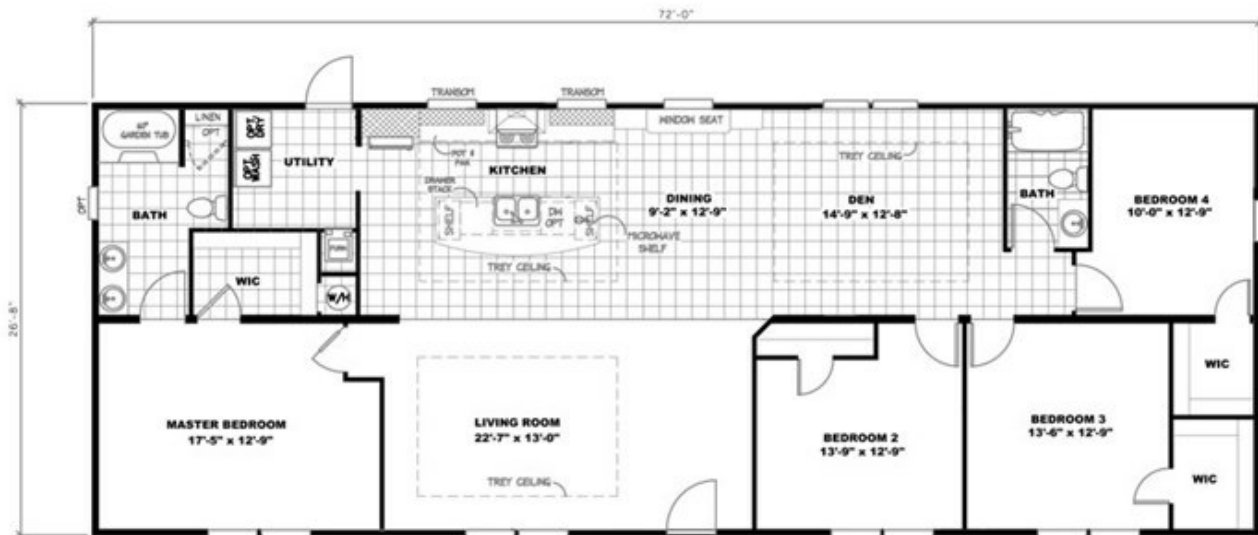

## 5592 72X28 SWEET CAROLINE 1MOD

## 5592 72X28 SWEET CAROLINE 1MOD

Floor plan number: RIC249142NCABM

**4 beds • 2 baths • 2016 sq.ft. • 28' width • 72' depth**

Our home building facilities invest in continuous product and process improvements. Plans, dimensions, features, materials, specifications and availability are subject to change without notice or obligation. Renderings and floor plans are representative likenesses of our homes and may differ from the actual homes. We invite you to tour a Home Center near you and inspect the highest value in quality housing available or call (252) 537-5198 to speak with a Home Consultant. Copyright 2017, CMH. All rights reserved.